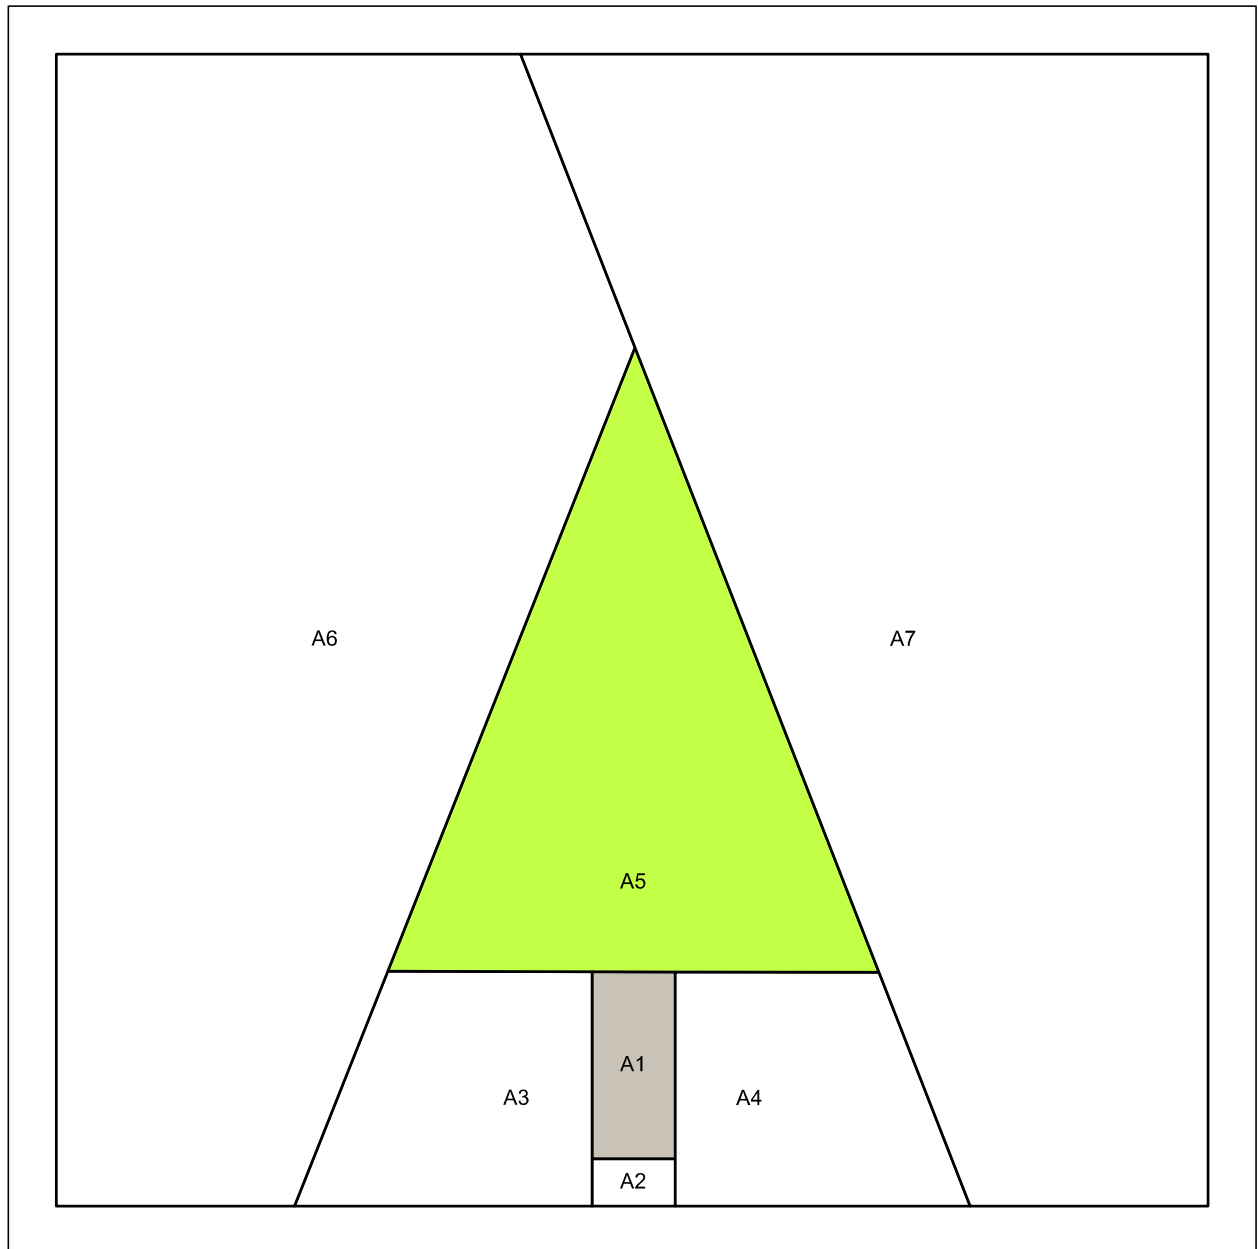

Minimalist Trees

Foundation Paper Pieced Quilt Block Pattern

By Center Street Quilts

Finished Size Options: 3" x 3" and 6" x 6"

Minimalist Trees Quilt Block

Foundation Paper Pieced Pattern

By Center Street Quilts

centerstreetquilts.com

Finished Size Options: 3" x 3" and 6" x 6"

Before you begin:

- Basic knowledge of Foundation Paper Piecing (FPP) is expected for this pattern.
- The Minimalist Trees pattern includes two sizes (3" x 3" and 6" x 6") of three different trees (small, medium, and large) for a total of six FPP patterns.
- When you print the pattern, make sure your printer is set to print at "Actual Size" or "100%" (not "Fit to page" or "Scale."). There is a one inch line on the pattern page that can be used as a reference.
- The pattern pieces all include a 1/4" seam allowance (the outer solid line) and are shaded in for easy color identification. Remember that the pattern pieces will be a mirror image of the completed block.
- Shorten your stitch length to make tearing the paper easier.
- Backstitching at the beginning and end of each seam will help secure your seams and add strength as the paper is being torn away.
- Pattern is for personal use only. Do not copy, sell, or distribute without written consent.
- License to sell: You may sell items made using this pattern as a small, independent seller. Please credit the pattern design to Center Street Quilts.

Minimalist Trees Quilt Block

Small Tree

Finished Quilt Block Size: 3" x 3"

Minimalist Trees Quilt Block

Medium Tree

Finished Quilt Block Size: 3" x 3"

Minimalist Trees Quilt Block

Large Tree

Finished Quilt Block Size: 3" x 3"

Minimalist Trees Quilt Block

Small Tree

Finished Quilt Block Size: 6" x 6"

Minimalist Trees Quilt Block

Medium Tree

Finished Quilt Block Size: 6" x 6"

Minimalist Trees Quilt Block