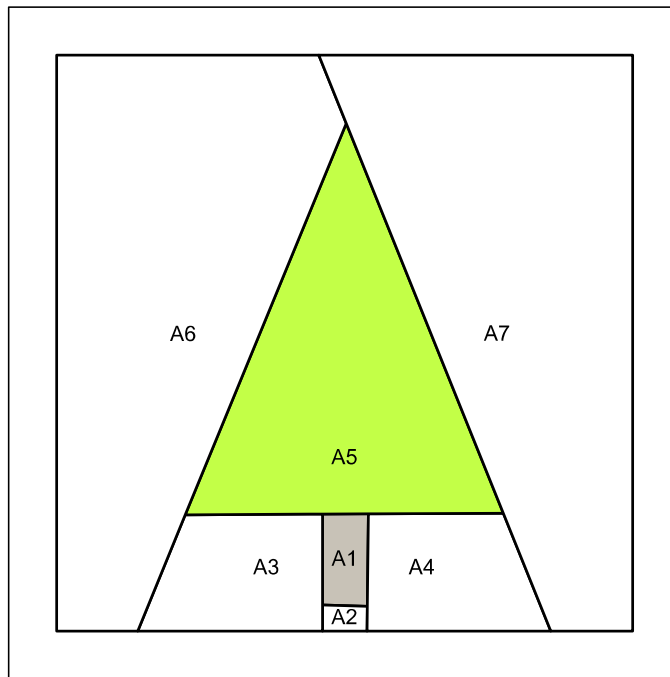

Minimalist Trees

Foundation Paper Pieced Quilt Block Pattern

By Center Street Quilts

Finished Size Options: 3" x 3" and 6" x 6"

Minimalist Trees Quilt Block

Foundation Paper Pieced Pattern

By Center Street Quilts

centerstreetquilts.com

Finished Size Options: 3" x 3" and 6" x 6"

Before you begin:

- Basic knowledge of Foundation Paper Piecing (FPP) is expected for this pattern.
- The Minimalist Trees pattern includes two sizes (3" x 3" and 6" x 6") of three different trees (small, medium, and large) for a total of six FPP patterns.
- When you print the pattern, make sure your printer is set to print at "Actual Size" or "100%" (not "Fit to page" or "Scale."). There is a one inch line on the pattern page that can be used as a reference.
- The pattern pieces all include a 1/4" seam allowance (the outer solid line) and are shaded in for easy color identification. Remember that the pattern pieces will be a mirror image of the completed block.
- Shorten your stitch length to make tearing the paper easier.
- Backstitching at the beginning and end of each seam will help secure your seams and add strength as the paper is being torn away.
- Pattern is for personal use only. Do not copy, sell, or distribute without written consent.
- License to sell: You may sell items made using this pattern as a small, independent seller. Please credit the pattern design to Center Street Quilts.

Minimalist Trees Quilt Block

Small Tree

Finished Quilt Block Size: 3" x 3"

Minimalist Trees Quilt Block

Medium Tree

Finished Quilt Block Size: 3" x 3"

Minimalist Trees Quilt Block

Large Tree

Finished Quilt Block Size: 3" x 3"

Minimalist Trees Quilt Block

Small Tree

Finished Quilt Block Size: 6" x 6"

Minimalist Trees Quilt Block

Medium Tree

Finished Quilt Block Size: 6" x 6"

Minimalist Trees Quilt Block