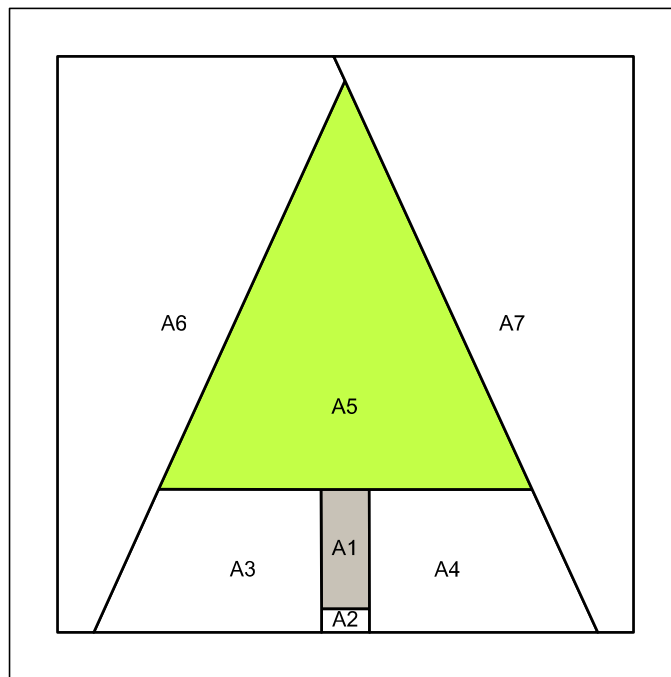

Minimalist Trees

Foundation Paper Pieced Quilt Block Pattern

By Center Street Quilts

Finished Size Options: 3" x 3" and 6" x 6"

Minimalist Trees Quilt Block

Foundation Paper Pieced Pattern

By Center Street Quilts

centerstreetquilts.com

Finished Size Options: 3" x 3" and 6" x 6"

Before you begin:

- Basic knowledge of Foundation Paper Piecing (FPP) is expected for this pattern.
- The Minimalist Trees pattern includes two sizes (3" x 3" and 6" x 6") of three different trees (small, medium, and large) for a total of six FPP patterns.
- When you print the pattern, make sure your printer is set to print at "Actual Size" or "100%" (not "Fit to page" or "Scale."). There is a one inch line on the pattern page that can be used as a reference.
- The pattern pieces all include a 1/4" seam allowance (the outer solid line) and are shaded in for easy color identification. Remember that the pattern pieces will be a mirror image of the completed block.
- Shorten your stitch length to make tearing the paper easier.
- Backstitching at the beginning and end of each seam will help secure your seams and add strength as the paper is being torn away.
- Pattern is for personal use only. Do not copy, sell, or distribute without written consent.
- License to sell: You may sell items made using this pattern as a small, independent seller. Please credit the pattern design to Center Street Quilts.

Minimalist Trees Quilt Block

Small Tree

Finished Quilt Block Size: 3" x 3"

Minimalist Trees Quilt Block

Medium Tree

Finished Quilt Block Size: 3" x 3"

Minimalist Trees Quilt Block

Large Tree

Finished Quilt Block Size: 3" x 3"

Minimalist Trees Quilt Block

Small Tree

Finished Quilt Block Size: 6" x 6"

Minimalist Trees Quilt Block

Medium Tree

Finished Quilt Block Size: 6" x 6"

Minimalist Trees Quilt Block