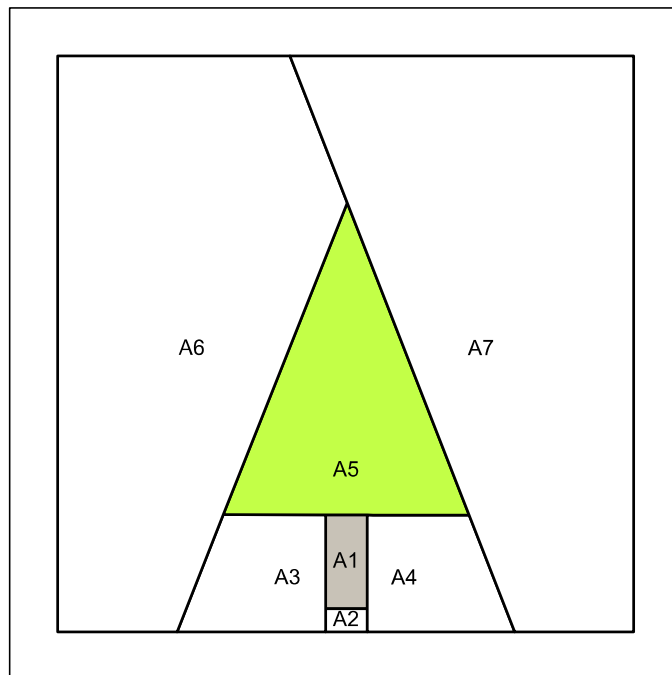

Minimalist Trees

Foundation Paper Pieced Quilt Block Pattern

By Center Street Quilts

Finished Size Options: 3" x 3" and 6" x 6"

Minimalist Trees Quilt Block

Foundation Paper Pieced Pattern

By Center Street Quilts

centerstreetquilts.com

Finished Size Options: 3" x 3" and 6" x 6"

Before you begin:

- Basic knowledge of Foundation Paper Piecing (FPP) is expected for this pattern.
- The Minimalist Trees pattern includes two sizes (3" x 3" and 6" x 6") of three different trees (small, medium, and large) for a total of six FPP patterns.
- When you print the pattern, make sure your printer is set to print at "Actual Size" or "100%" (not "Fit to page" or "Scale."). There is a one inch line on the pattern page that can be used as a reference.
- The pattern pieces all include a 1/4" seam allowance (the outer solid line) and are shaded in for easy color identification. Remember that the pattern pieces will be a mirror image of the completed block.
- Shorten your stitch length to make tearing the paper easier.
- Backstitching at the beginning and end of each seam will help secure your seams and add strength as the paper is being torn away.
- Pattern is for personal use only. Do not copy, sell, or distribute without written consent.
- License to sell: You may sell items made using this pattern as a small, independent seller. Please credit the pattern design to Center Street Quilts.

Minimalist Trees Quilt Block

Small Tree

Finished Quilt Block Size: 3" x 3"

Minimalist Trees Quilt Block

Medium Tree

Finished Quilt Block Size: 3" x 3"

Minimalist Trees Quilt Block

Large Tree

Finished Quilt Block Size: 3" x 3"

Minimalist Trees Quilt Block

Small Tree

Finished Quilt Block Size: 6" x 6"

Minimalist Trees Quilt Block

Medium Tree

Finished Quilt Block Size: 6" x 6"

Minimalist Trees Quilt Block