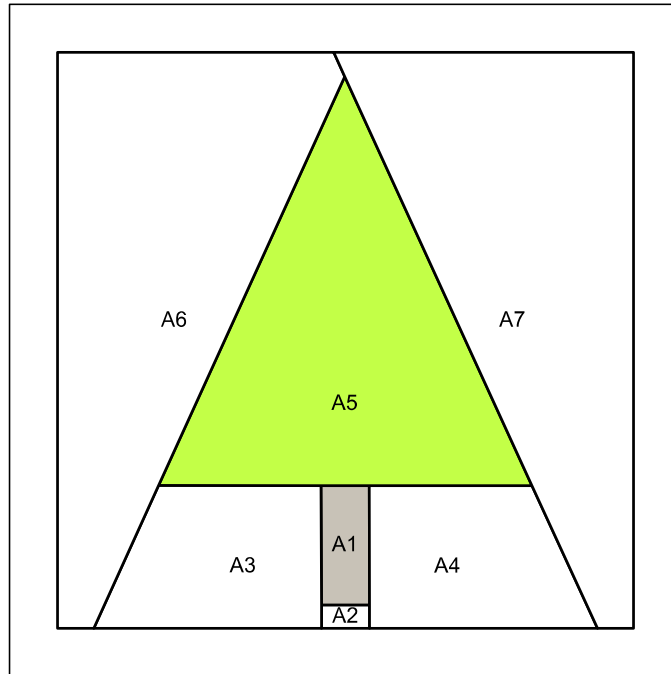

Minimalist Trees

Foundation Paper Pieced Quilt Block Pattern

By Center Street Quilts

Finished Size Options: 3" x 3" and 6" x 6"

Minimalist Trees Quilt Block

Foundation Paper Pieced Pattern

By Center Street Quilts

centerstreetquilts.com

Finished Size Options: 3" x 3" and 6" x 6"

Before you begin:

- Basic knowledge of Foundation Paper Piecing (FPP) is expected for this pattern.
- The Minimalist Trees pattern includes two sizes (3" x 3" and 6" x 6") of three different trees (small, medium, and large) for a total of six FPP patterns.
- When you print the pattern, make sure your printer is set to print at "Actual Size" or "100%" (not "Fit to page" or "Scale."). There is a one inch line on the pattern page that can be used as a reference.
- The pattern pieces all include a 1/4" seam allowance (the outer solid line) and are shaded in for easy color identification. Remember that the pattern pieces will be a mirror image of the completed block.
- Shorten your stitch length to make tearing the paper easier.
- Backstitching at the beginning and end of each seam will help secure your seams and add strength as the paper is being torn away.
- Pattern is for personal use only. Do not copy, sell, or distribute without written consent.
- License to sell: You may sell items made using this pattern as a small, independent seller. Please credit the pattern design to Center Street Quilts.

Minimalist Trees Quilt Block

Small Tree

Finished Quilt Block Size: 3" x 3"

Minimalist Trees Quilt Block

Medium Tree

Finished Quilt Block Size: 3" x 3"

Minimalist Trees Quilt Block

Large Tree

Finished Quilt Block Size: 3" x 3"

Minimalist Trees Quilt Block

Small Tree

Finished Quilt Block Size: 6" x 6"

Minimalist Trees Quilt Block

Medium Tree

Finished Quilt Block Size: 6" x 6"

Minimalist Trees Quilt Block