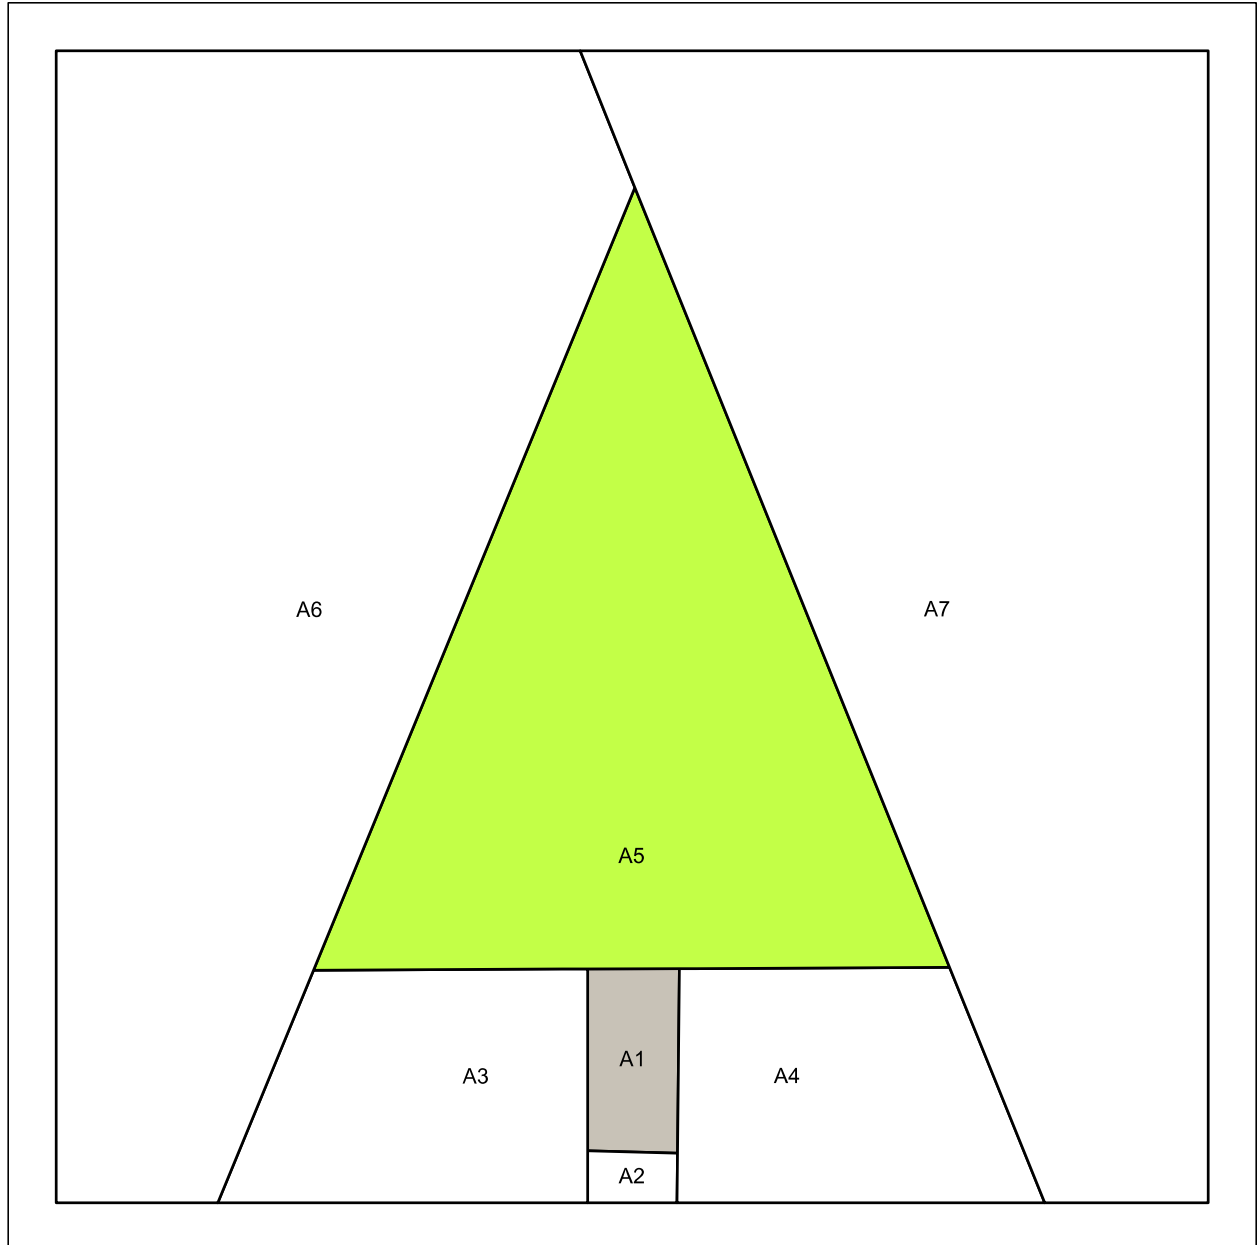

Minimalist Trees

Foundation Paper Pieced Quilt Block Pattern

By Center Street Quilts

Finished Size Options: 3" x 3" and 6" x 6"

Minimalist Trees Quilt Block

Foundation Paper Pieced Pattern

By Center Street Quilts

centerstreetquilts.com

Finished Size Options: 3" x 3" and 6" x 6"

Before you begin:

- Basic knowledge of Foundation Paper Piecing (FPP) is expected for this pattern.
- The Minimalist Trees pattern includes two sizes (3" x 3" and 6" x 6") of three different trees (small, medium, and large) for a total of six FPP patterns.
- When you print the pattern, make sure your printer is set to print at "Actual Size" or "100%" (not "Fit to page" or "Scale."). There is a one inch line on the pattern page that can be used as a reference.
- The pattern pieces all include a 1/4" seam allowance (the outer solid line) and are shaded in for easy color identification. Remember that the pattern pieces will be a mirror image of the completed block.
- Shorten your stitch length to make tearing the paper easier.
- Backstitching at the beginning and end of each seam will help secure your seams and add strength as the paper is being torn away.
- Pattern is for personal use only. Do not copy, sell, or distribute without written consent.
- License to sell: You may sell items made using this pattern as a small, independent seller. Please credit the pattern design to Center Street Quilts.

Minimalist Trees Quilt Block

Small Tree

Finished Quilt Block Size: 3" x 3"

Minimalist Trees Quilt Block

Medium Tree

Finished Quilt Block Size: 3" x 3"

Minimalist Trees Quilt Block

Large Tree

Finished Quilt Block Size: 3" x 3"

Minimalist Trees Quilt Block

Small Tree

Finished Quilt Block Size: 6" x 6"

Minimalist Trees Quilt Block

Medium Tree

Finished Quilt Block Size: 6" x 6"

Minimalist Trees Quilt Block