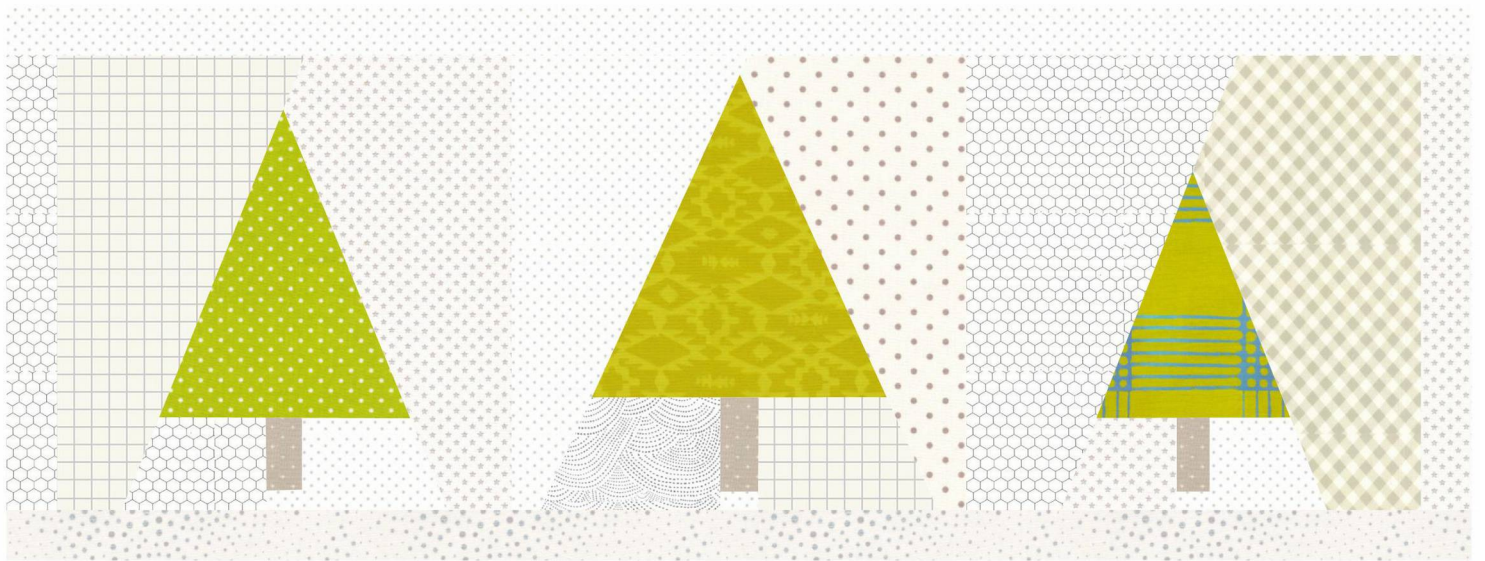

Minimalist Trees

Foundation Paper Pieced Quilt Block Pattern

By Center Street Quilts

Finished Size Options: 3" x 3" and 6" x 6"

Minimalist Trees Quilt Block

Foundation Paper Pieced Pattern

By Center Street Quilts

centerstreetquilts.com

Finished Size Options: 3" x 3" and 6" x 6"

Before you begin:

- Basic knowledge of Foundation Paper Piecing (FPP) is expected for this pattern.
- The Minimalist Trees pattern includes two sizes (3" x 3" and 6" x 6") of three different trees (small, medium, and large) for a total of six FPP patterns.
- When you print the pattern, make sure your printer is set to print at "Actual Size" or "100%" (not "Fit to page" or "Scale."). There is a one inch line on the pattern page that can be used as a reference.
- The pattern pieces all include a 1/4" seam allowance (the outer solid line) and are shaded in for easy color identification. Remember that the pattern pieces will be a mirror image of the completed block.
- Shorten your stitch length to make tearing the paper easier.
- Backstitching at the beginning and end of each seam will help secure your seams and add strength as the paper is being torn away.
- Pattern is for personal use only. Do not copy, sell, or distribute without written consent.
- License to sell: You may sell items made using this pattern as a small, independent seller. Please credit the pattern design to Center Street Quilts.

Minimalist Trees Quilt Block

Small Tree

Finished Quilt Block Size: 3" x 3"

Minimalist Trees Quilt Block

Medium Tree

Finished Quilt Block Size: 3" x 3"

Minimalist Trees Quilt Block

Large Tree

Large Tree

Finished Quilt Block Size: 6" x 6"