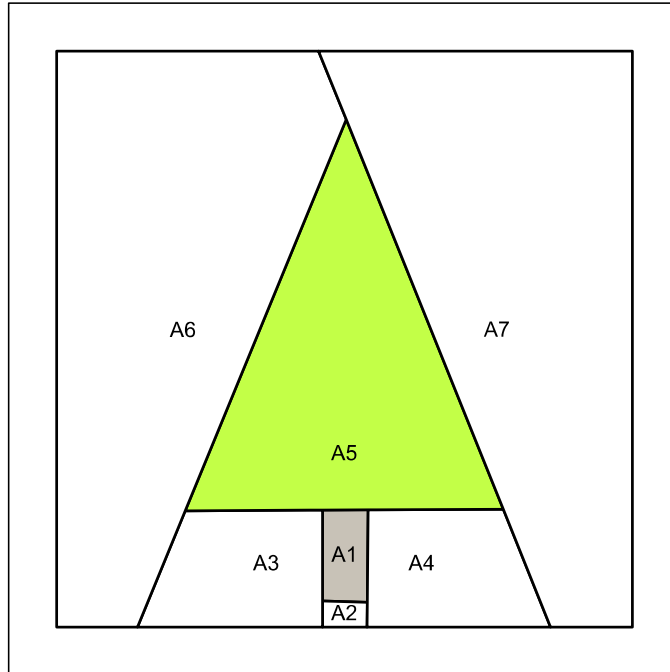

Minimalist Trees

Foundation Paper Pieced Quilt Block Pattern

By Center Street Quilts

Finished Size Options: 3" x 3" and 6" x 6"

Minimalist Trees Quilt Block

Foundation Paper Pieced Pattern

By Center Street Quilts

centerstreetquilts.com

Finished Size Options: 3" x 3" and 6" x 6"

Before you begin:

- Basic knowledge of Foundation Paper Piecing (FPP) is expected for this pattern.
- The Minimalist Trees pattern includes two sizes (3" x 3" and 6" x 6") of three different trees (small, medium, and large) for a total of six FPP patterns.
- When you print the pattern, make sure your printer is set to print at "Actual Size" or "100%" (not "Fit to page" or "Scale."). There is a one inch line on the pattern page that can be used as a reference.
- The pattern pieces all include a 1/4" seam allowance (the outer solid line) and are shaded in for easy color identification. Remember that the pattern pieces will be a mirror image of the completed block.
- Shorten your stitch length to make tearing the paper easier.
- Backstitching at the beginning and end of each seam will help secure your seams and add strength as the paper is being torn away.
- Pattern is for personal use only. Do not copy, sell, or distribute without written consent.
- License to sell: You may sell items made using this pattern as a small, independent seller. Please credit the pattern design to Center Street Quilts.

Minimalist Trees Quilt Block

Small Tree

Finished Quilt Block Size: 3" x 3"

Minimalist Trees Quilt Block

Medium Tree

Finished Quilt Block Size: 3" x 3"

Minimalist Trees Quilt Block

Large Tree

Finished Quilt Block Size: 3" x 3"

Minimalist Trees Quilt Block

Small Tree

Finished Quilt Block Size: 6" x 6"

Minimalist Trees Quilt Block

Medium Tree

Finished Quilt Block Size: 6" x 6"

Minimalist Trees Quilt Block