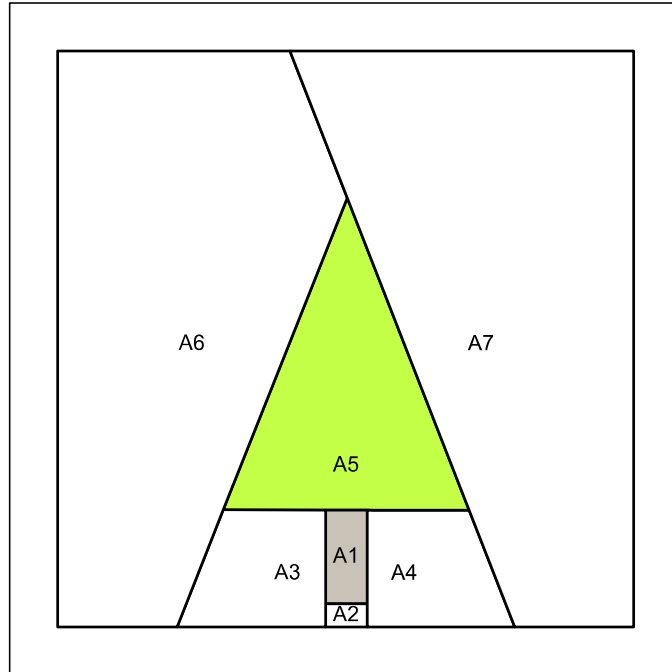

Minimalist Trees

Foundation Paper Pieced Quilt Block Pattern

By Center Street Quilts

Finished Size Options: 3" x 3" and 6" x 6"

Minimalist Trees Quilt Block

Foundation Paper Pieced Pattern

By Center Street Quilts

centerstreetquilts.com

Finished Size Options: 3" x 3" and 6" x 6"

Before you begin:

- Basic knowledge of Foundation Paper Piecing (FPP) is expected for this pattern.
- The Minimalist Trees pattern includes two sizes (3" x 3" and 6" x 6") of three different trees (small, medium, and large) for a total of six FPP patterns.
- When you print the pattern, make sure your printer is set to print at "Actual Size" or "100%" (not "Fit to page" or "Scale."). There is a one inch line on the pattern page that can be used as a reference.
- The pattern pieces all include a 1/4" seam allowance (the outer solid line) and are shaded in for easy color identification. Remember that the pattern pieces will be a mirror image of the completed block.
- Shorten your stitch length to make tearing the paper easier.
- Backstitching at the beginning and end of each seam will help secure your seams and add strength as the paper is being torn away.
- Pattern is for personal use only. Do not copy, sell, or distribute without written consent.
- License to sell: You may sell items made using this pattern as a small, independent seller. Please credit the pattern design to Center Street Quilts.

Minimalist Trees Quilt Block

Small Tree

Finished Quilt Block Size: 3" x 3"

Minimalist Trees Quilt Block

Medium Tree

Finished Quilt Block Size: 3" x 3"

Minimalist Trees Quilt Block

Large Tree

Finished Quilt Block Size: 3" x 3"

Minimalist Trees Quilt Block

Small Tree

Finished Quilt Block Size: 6" x 6"

Minimalist Trees Quilt Block

Medium Tree

Finished Quilt Block Size: 6" x 6"

Minimalist Trees Quilt Block